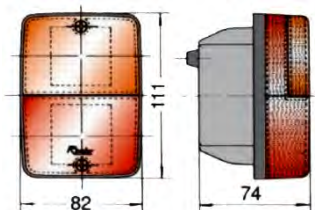

Farolins Convencionais

SINPORAL