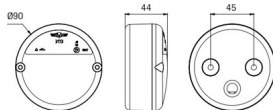

BA15s
12/24V 21W

Tipo: Farolim de Base

Ref. 25.A31730000000