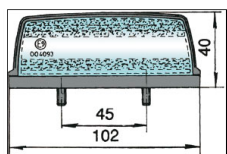

Material PVC

113.5mm x 39mm x 52.5mm

Ref. 25.A3107000000

C5W (11x36) SV 8.5

Parafuso M6

85mm x 39mm x 30 mm

Ref. 25.MTF5R22

Parafuso M6

85mm x 39mm x 30 mm

Ref. 25.MTF5R23

E

102mm x 40mm x 45mm

C5W (11x36) SV 8.5

Ref. 25.FB80011000

Ref. 25.R965

E

102mm x 58mm x 45 mm

C5W (11x36) SV 8.5

Ref. 25.R963

E

68mm x 36mm x 38mm

Ref. 25.R969

E

87mm x 39mm x 37 mm

Ref. 25.R964