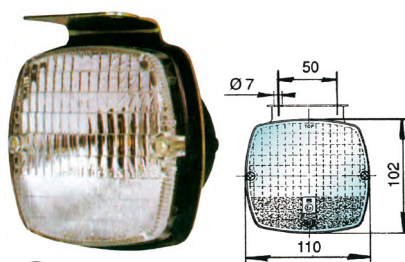

110mm x 110mm x 67mm

BA15s
12/24V 21W

Tipo: Farolim c/ Pivot

Ref. 25.A31321000000

110mm x 102mm x 50mm

BA15s
12/24V 21W

Tipo: Farolim c/ Chapa

Ref. 25.R590