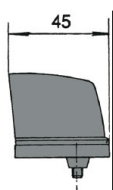

Material PVC

113.5mm x 39mm x 52.5mm

Ref. 25.A3107000000

C5W (11x36) SV 8.5

Parafuso M6

85mm x 39mm x 30 mm

Ref. 25.MTF5R22

Parafuso M6

85mm x 39mm x 30 mm

Ref. 25.MTF5R23

E

102mm x 40mm x 45mm

C5W (11x36) SV 8.5

Ref. 25.FB80011000

Ref. 25.R965

E

102mm x 58mm x 45 mm

C5W (11x36) SV 8.5

Ref. 25.R963

E

68mm x 36mm x 38mm

Ref. 25.R969

E

87mm x 39mm x 37 mm

Ref. 25.R964