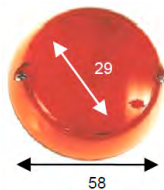

Referência	Cores
Ref. 25.A31470000000	
Ref. 25.A31470000100	
Ref. 25.A31470000200	

De Base Redonda

Vidros	Cores
Ref. 25.A31470000010	
Ref. 25.A31470000210