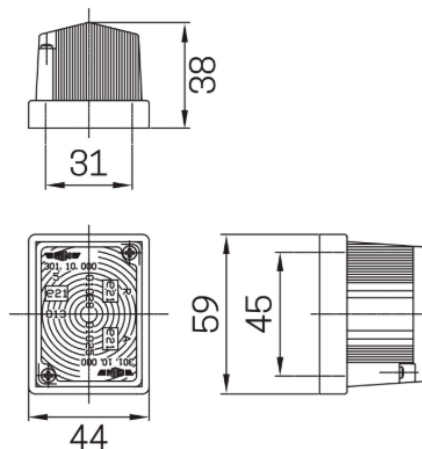

Referência	Cores
Ref. 25.A31101000000	
Ref. 25.A31101000100	
Ref. 25.A31101000200	
Ref. 25.A31101000300	
Ref. 25.A31101000400	
Ref. 25.A31101000500