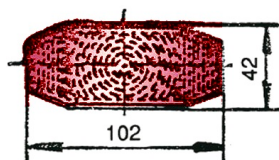

Farolins Convencionais

SINPORAL

Aplicação: Camião Mercedes

525,2mm x 139,2mm x 81,4 mm

Referência	ES	DT	Ilum. Chapa Matrícula	Luz Pos. Lateral + Reflectores	Vidro
	x				Ref. 25.R4779
Ref. 25.A3163X000350	x	x			Ref. 25.A31630000310 Ref. 25.A31630000110 Ref. 25.A31630000210
Ref. 25.A3163X000550	x		x	x	
* Ref. 25.A3163X000150	x				
* Ref. 25.A3163X000250		x			

X=4

Universal c/ Rosca

Aplicações: Mercedes

Reflector Triangular

* 528mm x 140mm x 81 mm

Ref. 25.A3163X000550		x			Ref. 25.FB81030012D
Ref. 25.A3163X000350	x		x	x	Ref. 25.FB81030011E

X=3

Conector DIN Lateral

		x			Ref. 25.FB81030012
	x		x	x	Ref. 25.FB81030011

c/ Cabo

Vidros	ES	DT	Cores
Ref. 25.R800VM	x		

Tipo: Farolim Cabine Base