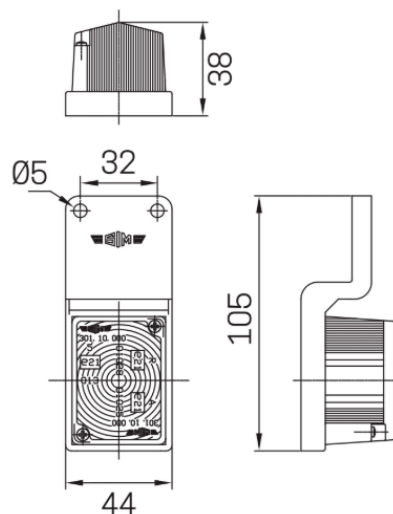

C5W (11x36) SV 8.5

Referência	Cores	Vidro
Ref. 25.A31300000000		Ref. 25.A31300000010

C5W (11x36) SV 8.5

67mm x 31mm

Referência	Cores
Ref. 25.A31240000000	
Ref. 25.A31240000100	

105mm x 42,5mm x 46mm

BA 9s
R12/24 10W